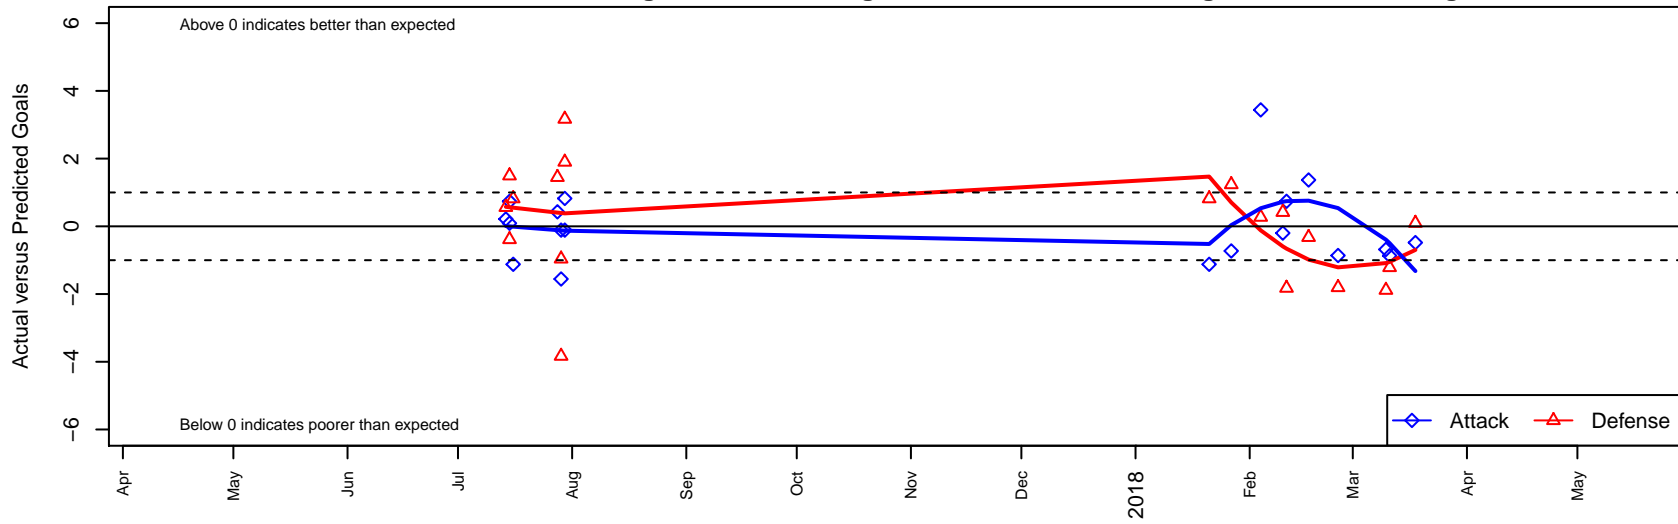

ETFC Valencia Red B01

Eugene Timbers FC
 Eugene, OR
 B01 total strength=1485
 attack=15.72 defense=7.35
 spr league = PTT Win B01 Div 1

alt names used:
 EUGENE TIMBERS FC ETFC 01B VALENCIA
 ETFC B01 Valencia Red
 ETFC 01B Valencia Red

Venues played:
 2017 Beaverton Cup U17 Silver
 2017 Oswego Nike Cup Silver U17
 2017 PTT Winter B01 Division 1

ETFC Valencia Red B01
 Dots are actual minus expected GF (blue circles) and GA (red triangles).
 Blue line is smoothed change in attack strength. Red is smoothed change in defense strength.

**attack and defense variance (black dot)
relative to other teams
and top 10 in region**

**attack and defense rating
relative to others at age
and all opponents in last 13 months**

Performance relative to 13 month average